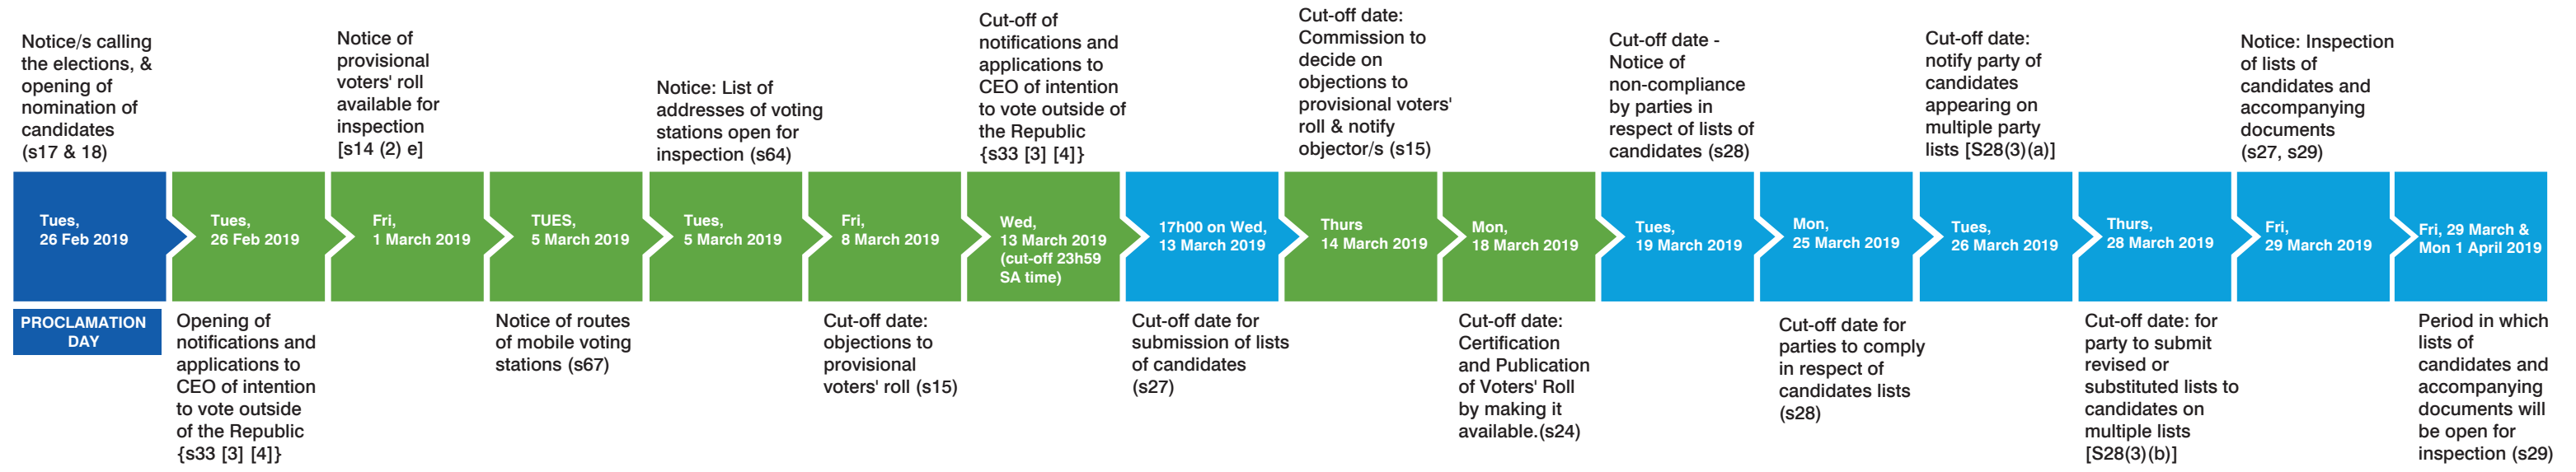

2019 NATIONAL AND PROVINCIAL ELECTIONS TIMETABLE

Key dates for Parties
Key dates for Voters

YOUR X IS YOUR SAY

An act required in terms of the Electoral Act, or the Regulations, to be performed by not later than a date stated in the election timetable, must be performed before 17:00 on that date unless stated otherwise.