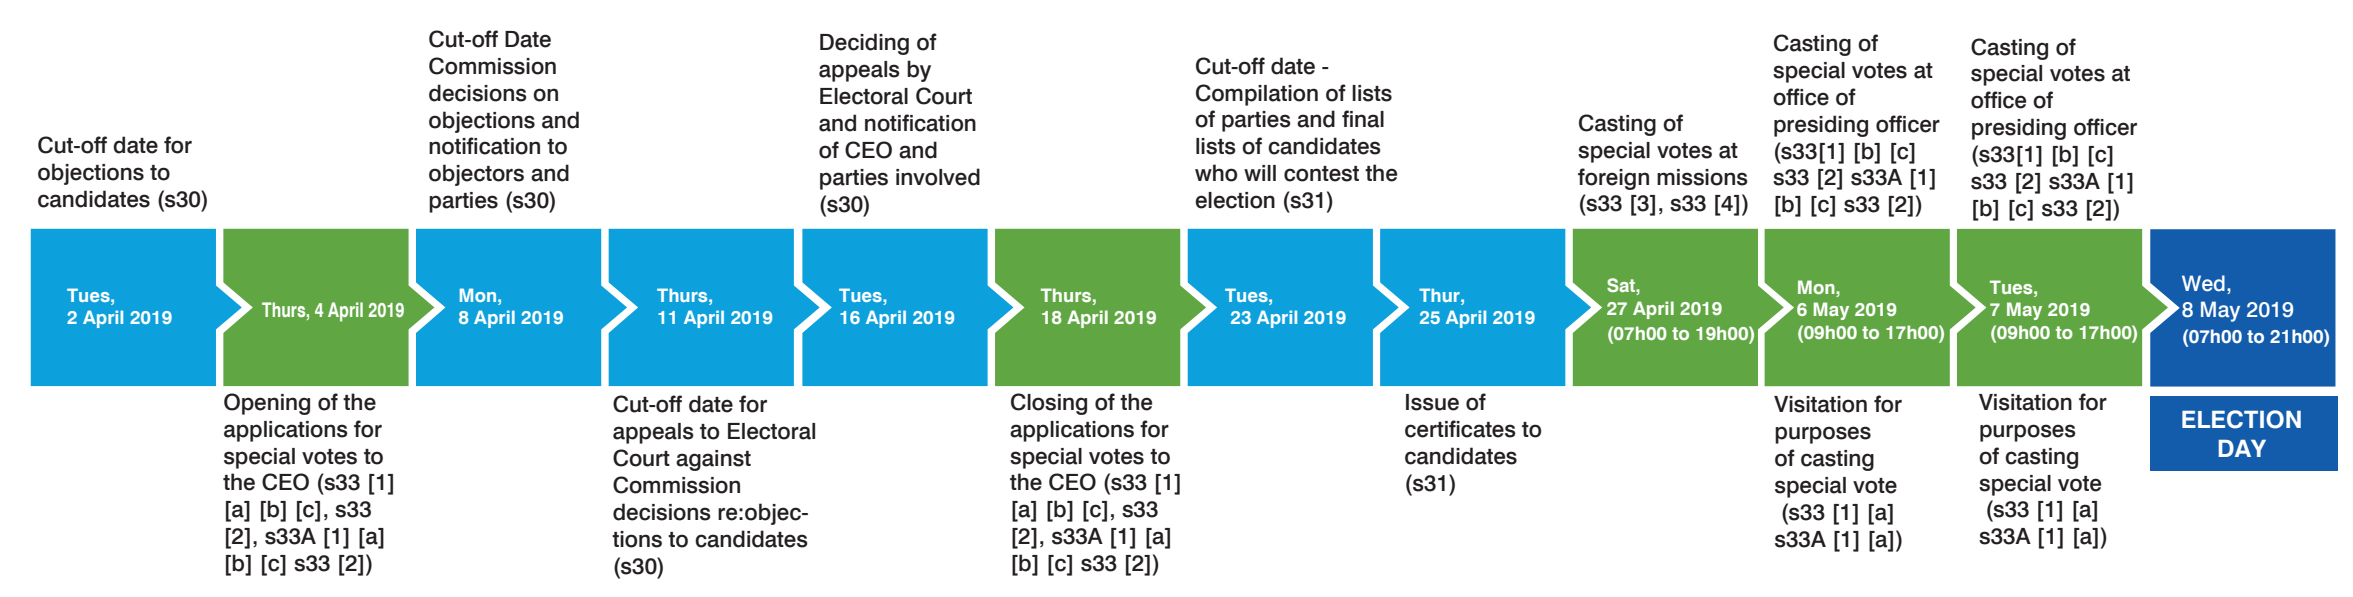

2019 NATIONAL AND PROVINCIAL ELECTIONS TIMETABLE

Key dates for Parties
Key dates for Voters

YOUR X IS YOUR SAY

An act required in terms of the Electoral Act, or the Regulations, to be performed by not later than a date stated in the election timetable, must be performed before 17:00 on that date unless stated otherwise.